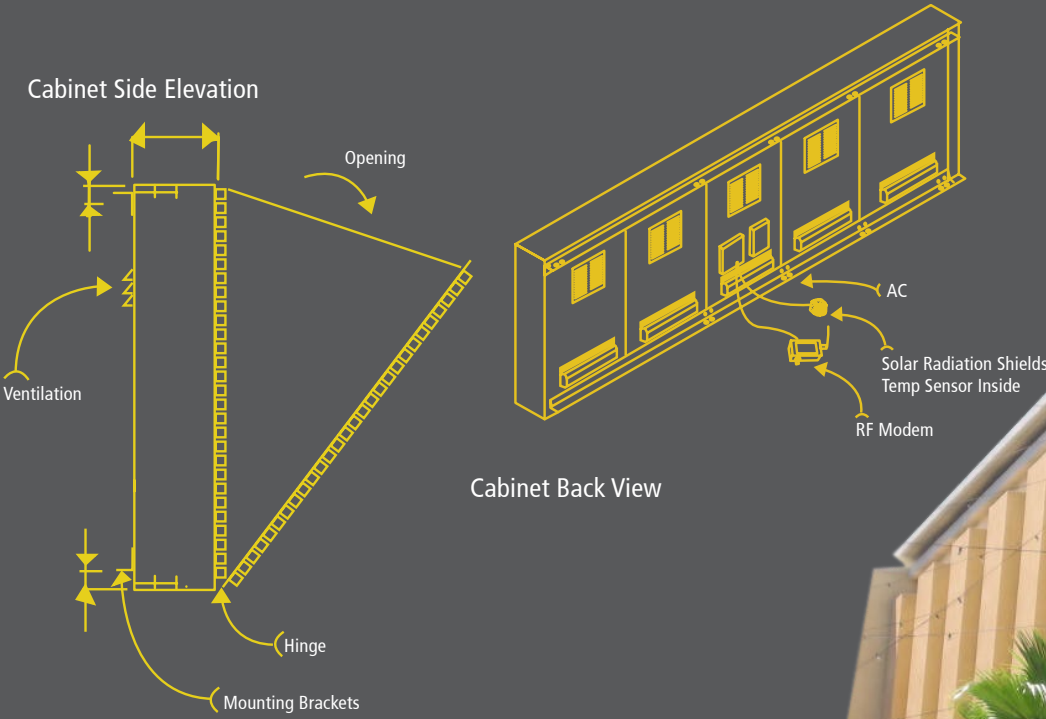

# Grayscale 256 Series

The ultimate combination of economical pricing and dazzling imagery. In addition to simple animated text messages, Optec's GS256 series can display photo-quality pictures and motion video thanks to its true 256 shading capabilities. Every Optec Grayscale 256 display comes with free user friendly and advanced content creation software. It is a powerful yet affordable advertising medium that stands out and grabs attention.

Color Options	Red / Amber
Color Levels	256 shades
Dimming Level	100 levels
Viewability	140 degree
LED Lifetime	100k hours
Brightness/Contrast Enhancement:	Individual louvers for each individual LED diode
Pixel Technology	Hybrid Pixels
Frame Rate	60 frames/sec
Scan Rate	300Hz
Graphic Capability	Text, animation, picture, and video
Software	VGA Sign Controller/Media Editor 3 package
Power	110/220 VAC
Service Access	Front with optional rear access
Optional Cabinet	Sealed-cabinet heat exchange cooling system
Communication Options	Ethernet, Wireless Ethernet, Fiber Optic, Broadband Internet
Warranty	5 year parts / in-house labor