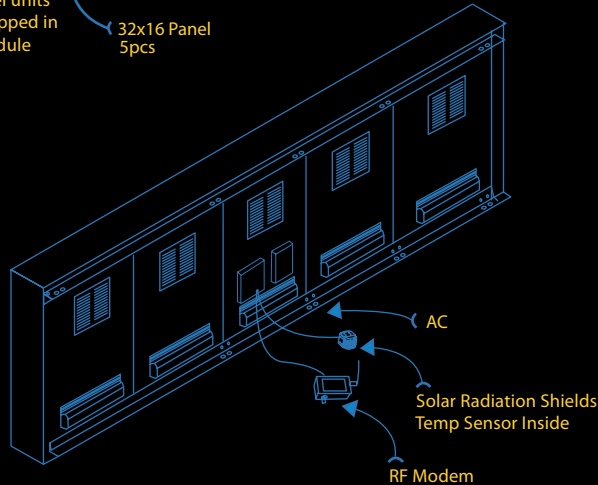

Striking and simple; for those who want a cost-effective and user friendly way to attract customers. What makes it even better is software that makes creating text, graphics, and animation easy. Our Monochrome Message Centers come in your choice of red or amber. They are available up to 8 lines of text with character sizes ranging from 4.7 inches up to 9 feet.

Cabinet Back View

Cabinet Side Elevation

Color Options	Red / Amber
Dimming Level	100 levels
Viewability	140 degree
LED Lifetime	100k hours
Brightness/Contrast Enhancement:	Individual louvers for each individual LED diode
Pixel Technology	Hybrid Pixels
Refresh Rate	120Hz
Software	WinEDT / WinEDL
Graphic Capability	Text, basic animation, displaying foreign language
Power	110/220 VAC
Service Access	Front with optional rear access
Optional Cabinet	Sealed-cabinet heat exchange cooling system
Communication Options	RS-232, RS485, RF modem, telephone modem, Fiber Optic, Ethernet
Warranty	5 year parts / in-house labor

*3628 Hybrid Pixel Unit shown

Model Number	1728	2210	2848	3028	3428	3628	4540	6352	8952
Pitch	17mm	22mm	28mm	30mm	34mm	36mm	45mm	63mm	89mm
Pixel Diameter	28mm	10mm	48mm	28mm	28mm	28mm	40mm	52mm	52mm
Hybrid Pixel Type	Mega	Semi	Mega	Standard	Standard	Standard	Standard	Standard	Standard
LED per Pixel	1	2	4	4	4	6	8	16	25
LED Density	3460 LED/M ²	4132 LED/M ²	5100 LED/M ²	4444 LED/M ²	3460 LED/M ²	4630 LED/M ²	3950 LED/M ²	4031 LED/M ²	3156LED/M ²
Brightness	5100 + NITs	5800+ NITs	7100+ NITs	6300+ NITs	5200+ NITs	6500+ NITs	5600+ NITs	5000+ NITs	5000+ NITs
Module Matrix	8x8 (h)x(w)	8x16 (h)x(w)	8x8 (h)x(w)	8x8 (h)x(w)	8x8 (h)x(w)	8x8 (h)x(w)	8x8 (h)x(w)	2x8 (h)x(w)	2x8 (h)x(w)
Watt per Pixel	0.179 (W)	0.186 (W)	0.372 (W)	0.372 (W)	0.372 (W)	0.542 (W)	0.812 (W)	1.625 (W)	2.115 (W)
Min. Character Hgt	4.7"	6"	7.7"	8.3"	9.4"	10"	12.4"	17.4"	24.5"