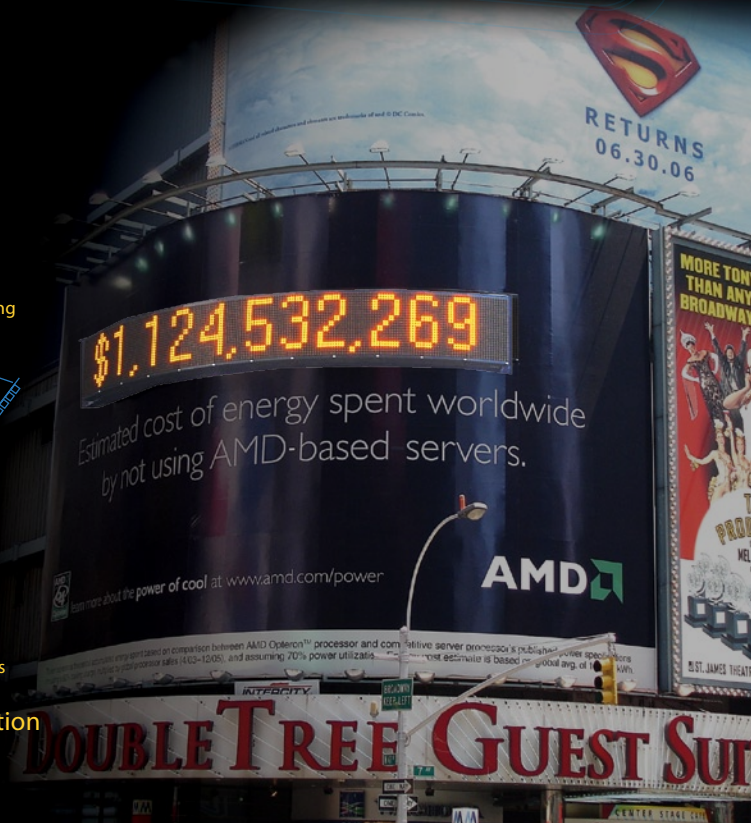

Striking and simple; for those who want a cost-effective and user friendly way to attract customers. What makes it even better is software that makes creating text, graphics, and animation easy. Our Monochrome Message Centers come in your choice of red or amber. They are available up to 8 lines of text with character sizes ranging from 4.7 inches up to 9 feet.

Cabinet Back View

Cabinet Side Elevation

Color Options	Red / Amber
Dimming Level	100 levels
Viewability	140 degree
LED Lifetime	100k hours
Brightness/Contrast Enhancement:	Individual louvers for each individual LED diode
Pixel Technology	Hybrid Pixels
Refresh Rate	120Hz
Software	WinEDT / WinEDL
Graphic Capability	Text, basic animation, displaying foreign language
Power	110/220 VAC
Service Access	Front with optional rear access
Optional Cabinet	Sealed-cabinet heat exchange cooling system
Communication Options	RS-232, RS485, RF modem, telephone modem, Fiber Optic, Ethernet
Warranty	5 year parts / in-house labor