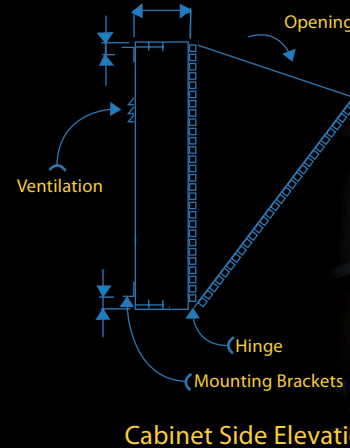

Striking and simple; for those who want a cost-effective and user friendly way to attract customers. What makes it even better is software that makes creating text, graphics, and animation easy. Our Monochrome Message Centers come in your choice of red or amber. They are available up to 8 lines of text with character sizes ranging from 4.7 inches up to 9 feet.

Cabinet Back View

Cabinet Side Elevation

Color Options	Red / Amber
Dimming Level	100 levels
Viewability	140 degree
LED Lifetime	100k hours
Brightness/Contrast Enhancement:	Individual louvers for each individual LED diode
Pixel Technology	Hybrid Pixels
Refresh Rate	120Hz
Software	WinEDT / WinEDL
Graphic Capability	Text, basic animation, displaying foreign language
Power	110/220 VAC
Service Access	Front with optional rear access
Optional Cabinet	Sealed-cabinet heat exchange cooling system
Communication Options	RS-232, RS485, RF modem, telephone modem, Fiber Optic, Ethernet
Warranty	5 year parts / in-house labor