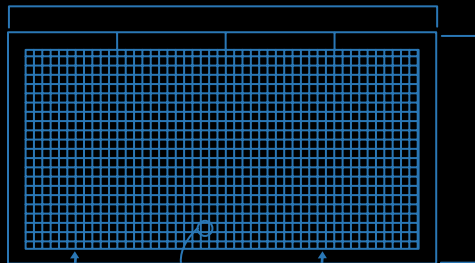

Striking and simple; for those who want a cost-effective and user friendly way to attract customers. What makes it even better is software that makes creating text, graphics, and animation easy. Our Monochrome Message Centers come in your choice of red or amber. They are available up to 8 lines of text with character sizes ranging from 4.7 inches up to 9 feet.

Cabinet Back View

Cabinet Side Elevation

Color Options	Red / Amber
Dimming Level	100 levels
Viewability	140 degree
LED Lifetime	100k hours
Brightness/Contrast Enhancement:	Individual louvers for each individual LED diode
Pixel Technology	Hybrid Pixels
Refresh Rate	120Hz
Software	WinEDT / WinEDL
Graphic Capability	Text, basic animation, displaying foreign language
Power	110/220 VAC
Service Access	Front with optional rear access
Optional Cabinet	Sealed-cabinet heat exchange cooling system
Communication Options	RS-232, RS485, RF modem, telephone modem, Fiber Optic, Ethernet
Warranty	5 year parts / in-house labor

*3628 Hybrid Pixel Unit shown

Model Number	1728	2210	2848	3028	3428	3628	4540	6352	8952
Pitch	17mm	22mm	28mm	30mm	34mm	36mm	45mm	63mm	89mm
Pixel Diameter	28mm	10mm	48mm	28mm	28mm	28mm	40mm	52mm	52mm
Hybrid Pixel Type	Mega	Semi	Mega	Standard	Standard	Standard	Standard	Standard	Standard
LED per Pixel	1	2	4	4	4	6	8	16	25
LED Density	3460 LED/M ²	4132 LED/M ²	5100 LED/M ²	4444 LED/M ²	3460 LED/M ²	4630 LED/M ²	3950 LED/M ²	4031 LED/M ²	3156LED/M ²
Brightness	5100 + NITs	5800+ NITs	7100+ NITs	6300+ NITs	5200+ NITs	6500+ NITs	5600+ NITs	5000+ NITs	5000+ NITs
Module Matrix	8x8 (h)x(w)	8x16 (h)x(w)	8x8 (h)x(w)	8x8 (h)x(w)	8x8 (h)x(w)	8x8 (h)x(w)	8x8 (h)x(w)	2x8 (h)x(w)	2x8 (h)x(w)
Watt per Pixel	0.179 (W)	0.186 (W)	0.372 (W)	0.372 (W)	0.372 (W)	0.542 (W)	0.812 (W)	1.625 (W)	2.115 (W)
Min. Character Hgt	4.7"	6"	7.7"	8.3"	9.4"	10"	12.4"	17.4"	24.5"